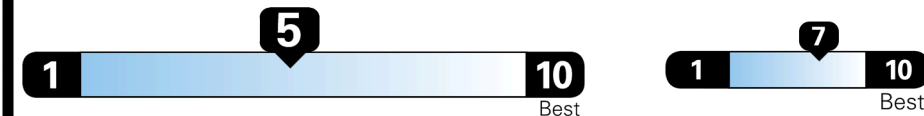

EPA DOT Fuel Economy and Environment

Gasoline Vehicle

Fuel Economy

25 MPG
combined city/hwy

23 MPG
city

28 MPG
highway

4.0 gallons per 100 miles

Small SUVs range from 14 to 123 MPG. The best vehicle rates 132 MPGe.

You spend $750
more in fuel costs over 5 years compared to the average new vehicle.

Annual fuel cost $1,750

Fuel Economy & Greenhouse Gas Rating (tailpipe only)   Smog Rating (tailpipe only)

This vehicle emits 351 grams CO₂ per mile. The best emits 0 grams per mile (tailpipe only). Producing and distributing fuel also create emissions; learn more at fueleconomy.gov.

Actual results will vary for many reasons, including driving conditions and how you drive and maintain your vehicle. The average new vehicle gets 28 MPG and costs $8,000 to fuel over 5 years. Cost estimates are based on 15,000 miles per year at $ 2.95 per gallon. MPGe is miles per gasoline gallon equivalent. Vehicle emissions are a significant cause of climate change and smog.

fueleconomy.gov

Calculate personalized estimates and compare vehicles

Manufacturer's suggested retail price includes manufacturer's recommended pre-delivery service. Gasoline license and title fees state and local taxes and dealer installed options and accessories are not included in the manufacturer's suggested retail price. This label has been affixed to this vehicle by Hyundai Motor America, pursuant to the requirements of 15 U.S.C. 1231 et seq. which prohibits its removal or alteration prior to delivery to the ultimate purchaser.

PARTS CONTENT INFORMATION FOR VEHICLE IN THIS CARLINE:
U.S./CANADIAN PARTS CONTENT: 50 %
MAJOR SOURCES OF FOREIGN PARTS CONTENT: KOREA: 35 %

Note: Parts content does not include final assembly, distribution, or other non-parts costs.

FOR THIS VEHICLE:
FINAL ASSEMBLY POINT: MONTGOMERY, ALABAMA, U.S.A.
COUNTRY OF ORIGIN:
ENGINE: U.S.A.
TRANSMISSION: U.S.A.

82   A   1