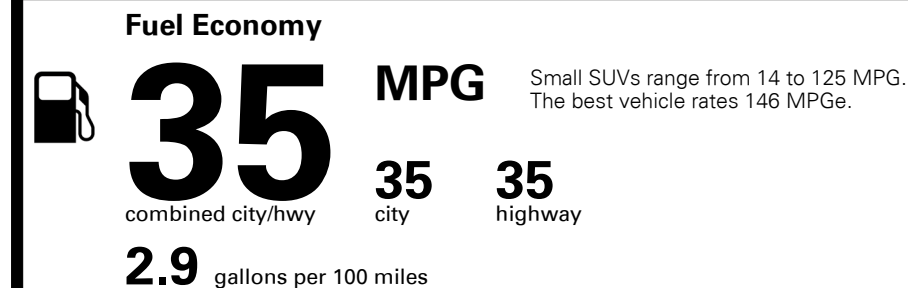

Inland Freight & Handling : \$1,495.00
Total Price : \$39,150.00

The 2025 Hyundai TUCSON
Smarter, more capable.

EPA DOT Fuel Economy and Environment

Gasoline Vehicle

You save \$2,000
in fuel costs over 5 years compared to the average new vehicle.