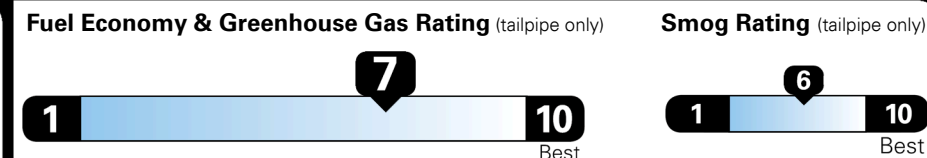

This vehicle emits 253 grams CO₂ per mile. The best emits 0 grams per mile (tailpipe only). Producing and distributing fuel also create emissions; learn more at fuel economy.gov.

Actual results will vary for many reasons, including driving conditions and how you drive and maintain your vehicle. The average new vehicle gets 28 MPG and costs $9,500 to fuel over 5 years. Cost estimates are based on 15,000 miles per year at $ 3.50 per gallon. MPGe is miles per gasoline gallon equivalent. Vehicle emissions are a significant cause of climate change and smog.

fuel economy.gov

Calculate personalized estimates and compare vehicles

Manufacturer's suggested retail price includes manufacturer's recommended pre-delivery service. Gasoline license and title fees state and local taxes and dealer installed options and accessories are not included in the manufacturer's suggested retail price. This label has been affixed to this vehicle by Hyundai Motor America, pursuant to the requirements of 15 U.S.C. 1231 et seq. which prohibits its removal or alteration prior to delivery to the ultimate purchaser.

PARTS CONTENT INFORMATION FOR VEHICLE IN THIS CARLINE:
U.S./CANADIAN PARTS CONTENT: 1 %
MAJOR SOURCES OF FOREIGN PARTS CONTENT: KOREA: 85 %

Note: Parts content does not include final assembly, distribution, or other non-parts costs.

FOR THIS VEHICLE:
FINAL ASSEMBLY POINT: ULSAN, KOREA
COUNTRY OF ORIGIN:
ENGINE: KOREA
TRANSMISSION: KOREA

216 A 2235CGLOVI 8

VIN: KM8JCDD15SU385746