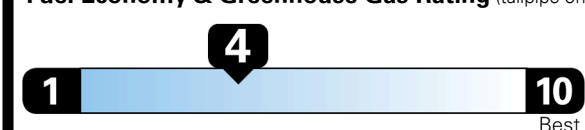

Hyundai's flagship, premium three-row SUV
- in a new shade of luxury

EPA DOT Fuel Economy and Environment

Gasoline Vehicle

Fuel Economy

21 MPG
combined city/hwy

19 MPG
city

24 MPG
highway

4.8 gallons per 100 miles

Standard SUVs range from 11 to 100 MPG. The best vehicle rates 140 MPGe.

You spend \$3,000 more in fuel costs over 5 years compared to the average new vehicle.

Annual fuel cost \$2,500

Fuel Economy & Greenhouse Gas Rating (tailpipe only)